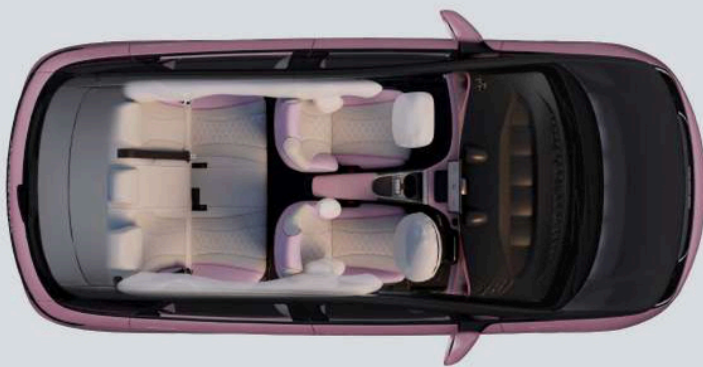

Front Airbags - Driver & Front Passenger Side Airbags - Driver & Front Passenger Side Curtain Airbags - Front & Rear

BYD DOLPHIN is equipped with 7 airbags. The all-round airbag SRS protection system includes: front double airbags, front seat side airbags, far-side airbags, remote side airbags in driver side and load limit pretensioner safety belts to guard every corner.