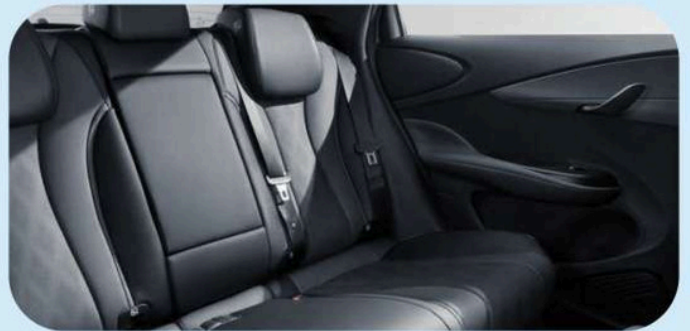

BYD

BYD DOLPHIN

*ELEVATE
ATTRACTION*

Elevating Your Driving Style

With the aesthetic stylish interior design that enhancing the way you drive, by adopting more sophisticated and advanced approach for driving.

Comfortable Rear Passenger Space

The rear passenger compartment has a flat floor, giving middle-seat passengers more comfort and space.

Fixed Panoramic Glass Roof

Opening up a wider perspective than ever before, with a panoramic sunroof covering the entire passenger area, ensuring clarity from every seat.

The futuristic suspended centre console design creates a modern, dynamic driving environment with its metal trim detail that runs across the entire dashboard.

6 Dynamic Speakers

Enjoy an immersive journey with six high-definition speakers delivering crystal-clear sound throughout the entire passenger cabin.