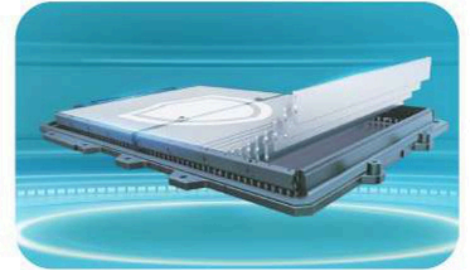

TECHNOLOGY & SAFETY

e-Platform 3.0

BYD DOLPHIN is equipped with the all-new BYD e-Platform 3.0 designed exclusively for pure electric vehicles.

Robust Body Steel Structure

Technological advancements and high strength body structure for safety change every journey more than ever before.