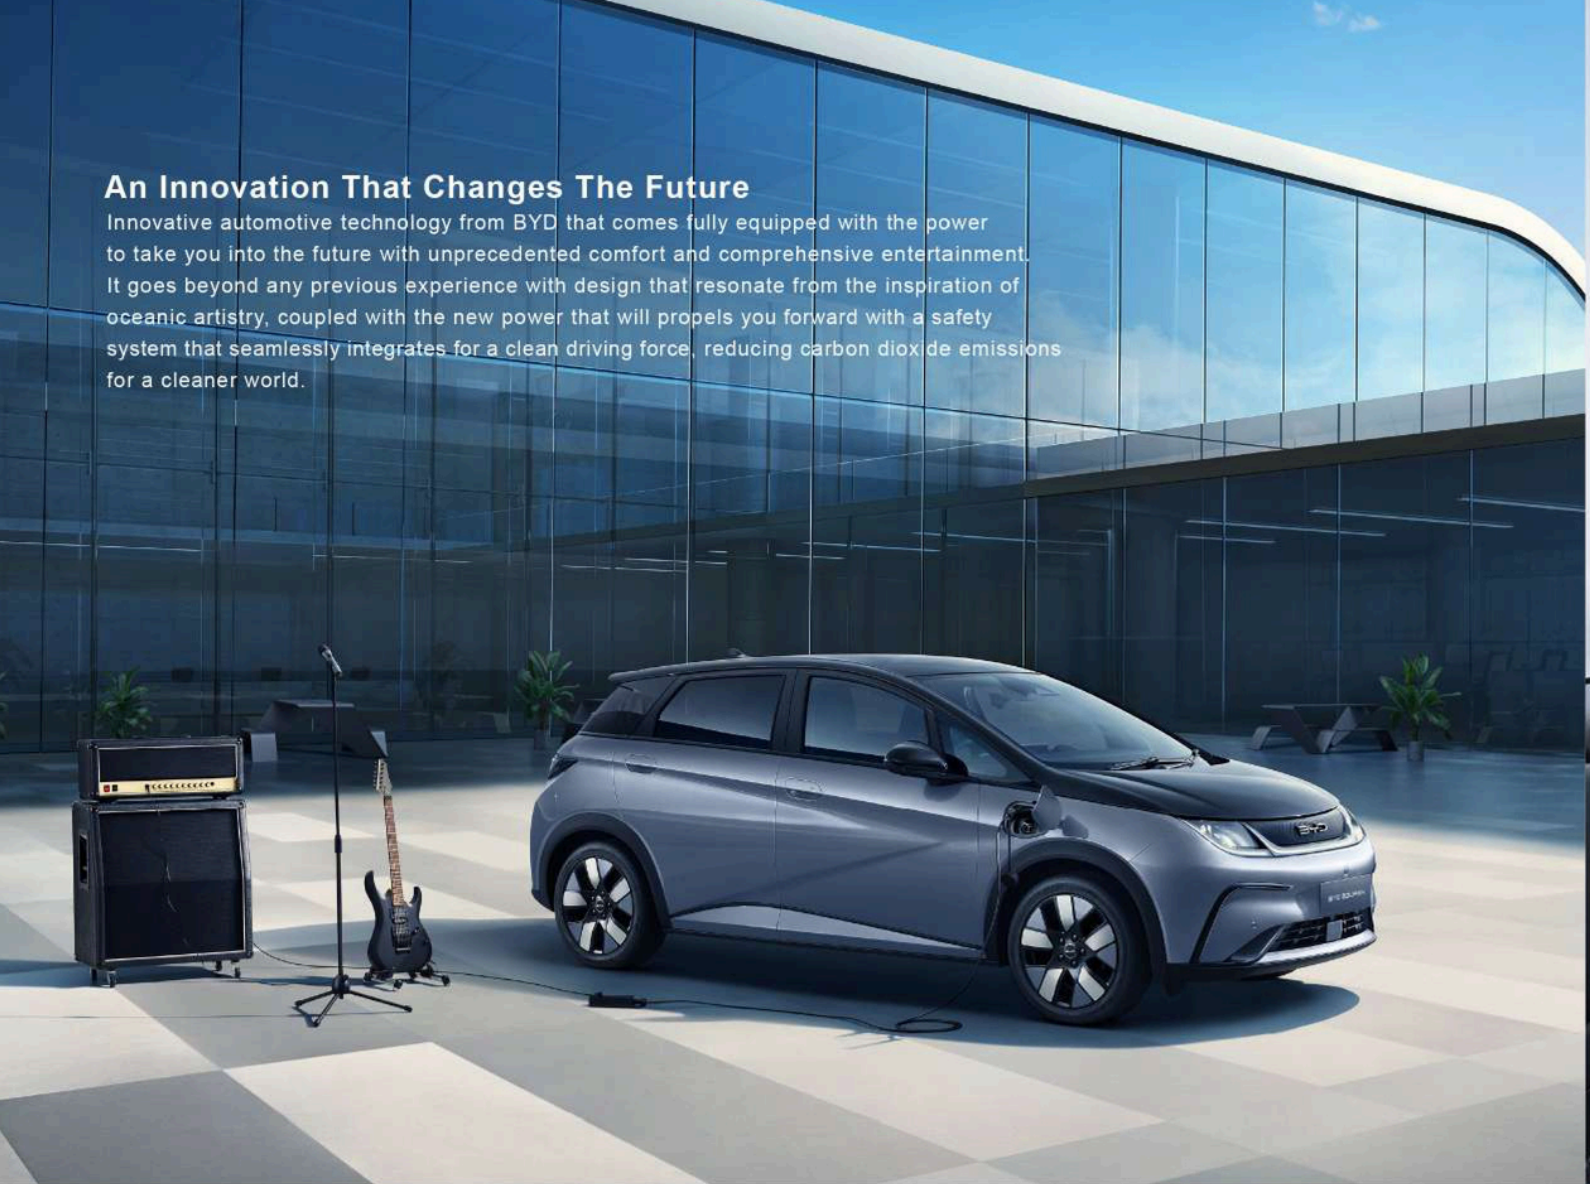

BYD

BYD DOLPHIN

*ELEVATE
ATTRACTION*

Elevating Your Driving Style

With the aesthetic stylish interior design that enhancing the way you drive, by adopting more sophisticated and advanced approach for driving.

The futuristic suspended centre console design creates a modern, dynamic driving environment with its metal trim detail that runs across the entire dashboard.

6 Dynamic Speakers

Enjoy an immersive journey with six high-definition speakers delivering crystal-clear sound throughout the entire passenger cabin.

More Storage

Mobile Phone Wireless Charging

It supports wireless mobile charging (specifically in the extended version) for convenient phone charging.

An Innovation That Changes The Future

Innovative automotive technology from BYD that comes fully equipped with the power to take you into the future with unprecedented comfort and comprehensive entertainment. It goes beyond any previous experience with design that resonate from the inspiration of oceanic artistry, coupled with the new power that will propels you forward with a safety system that seamlessly integrates for a clean driving force, reducing carbon dioxide emissions for a cleaner world.

TECHNOLOGY & SAFETY

e-Platform 3.0

BYD DOLPHIN is equipped with the all-new BYD e-Platform 3.0 designed exclusively for pure electric vehicles.

Robust Body Steel Structure

Technological advancements and high strength body structure for safety change every journey more than ever before.