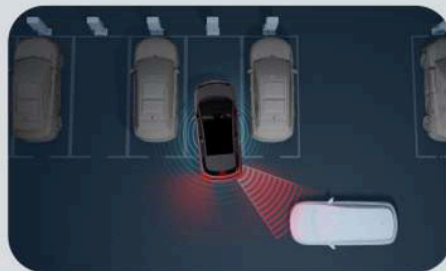

TECHNOLOGY & SAFETY

e-Platform 3.0

BYD DOLPHIN is equipped with the all-new BYD e-Platform 3.0 designed exclusively for pure electric vehicles.

Robust Body Steel Structure

Technological advancements and high strength body structure for safety change every journey more than ever before.

BYD Blade Battery

Cutting-edge battery technology that prioritizes high safety standards. This innovation aims to propel vehicles further while instilling confidence in every journey taken, emphasizing reliability in all aspects.

Front Airbags - Driver & Front Passenger Side Airbags - Driver & Front Passenger Side Curtain Airbags - Front & Rear

BYD DOLPHIN is equipped with 7 airbags. The all-round airbag SRS protection system includes: front double airbags, front seat side airbags, far-side airbags, remote side airbags in driver side and load limit pretensioner safety belts to guard every corner.

Lane Change Collision Warning (LCW)

Rear Cross Traffic Alert (RCTA)
Rear Cross Traffic Brake (RCTB)

Adaptive Cruise Control (ACC)

Automatic Emergency Braking System (AEB)

Blind Spot Detection (BSD)

Lane Departure Warning (LDW)