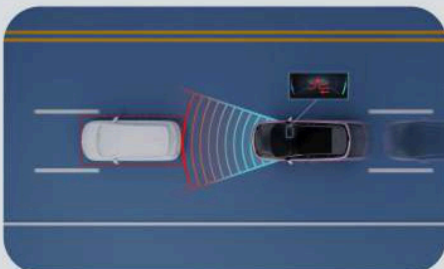

Automatic Emergency Braking System (AEB)