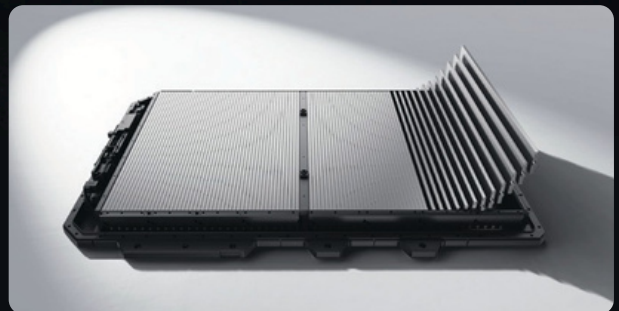

BYD

BYD ATTO 1

ENERGY
IN MOTION

*Illustration purpose only

REAR CAMERA
With 3 Radars

FAST CHARGING
30kW (Dynamic) 40kW (Premium)

*Illustration purpose only

e-PLATFORM 3.0