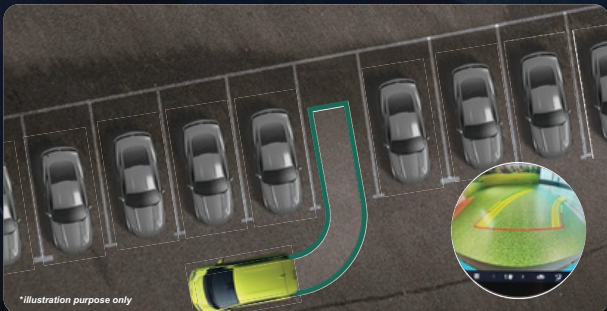

BYD

BYD ATTO 1

ENERGY
IN MOTION

*Illustration purpose only

REAR CAMERA
With 3 Radars