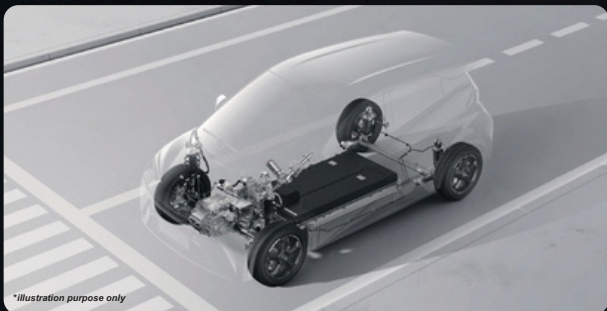

BYD

BYD ATTO 1

ENERGY
IN MOTION

*Illustration purpose only

REAR CAMERA
With 3 Radars

FAST CHARGING
30kW (Dynamic) 40kW (Premium)

*Illustration purpose only

e-PLATFORM 3.0